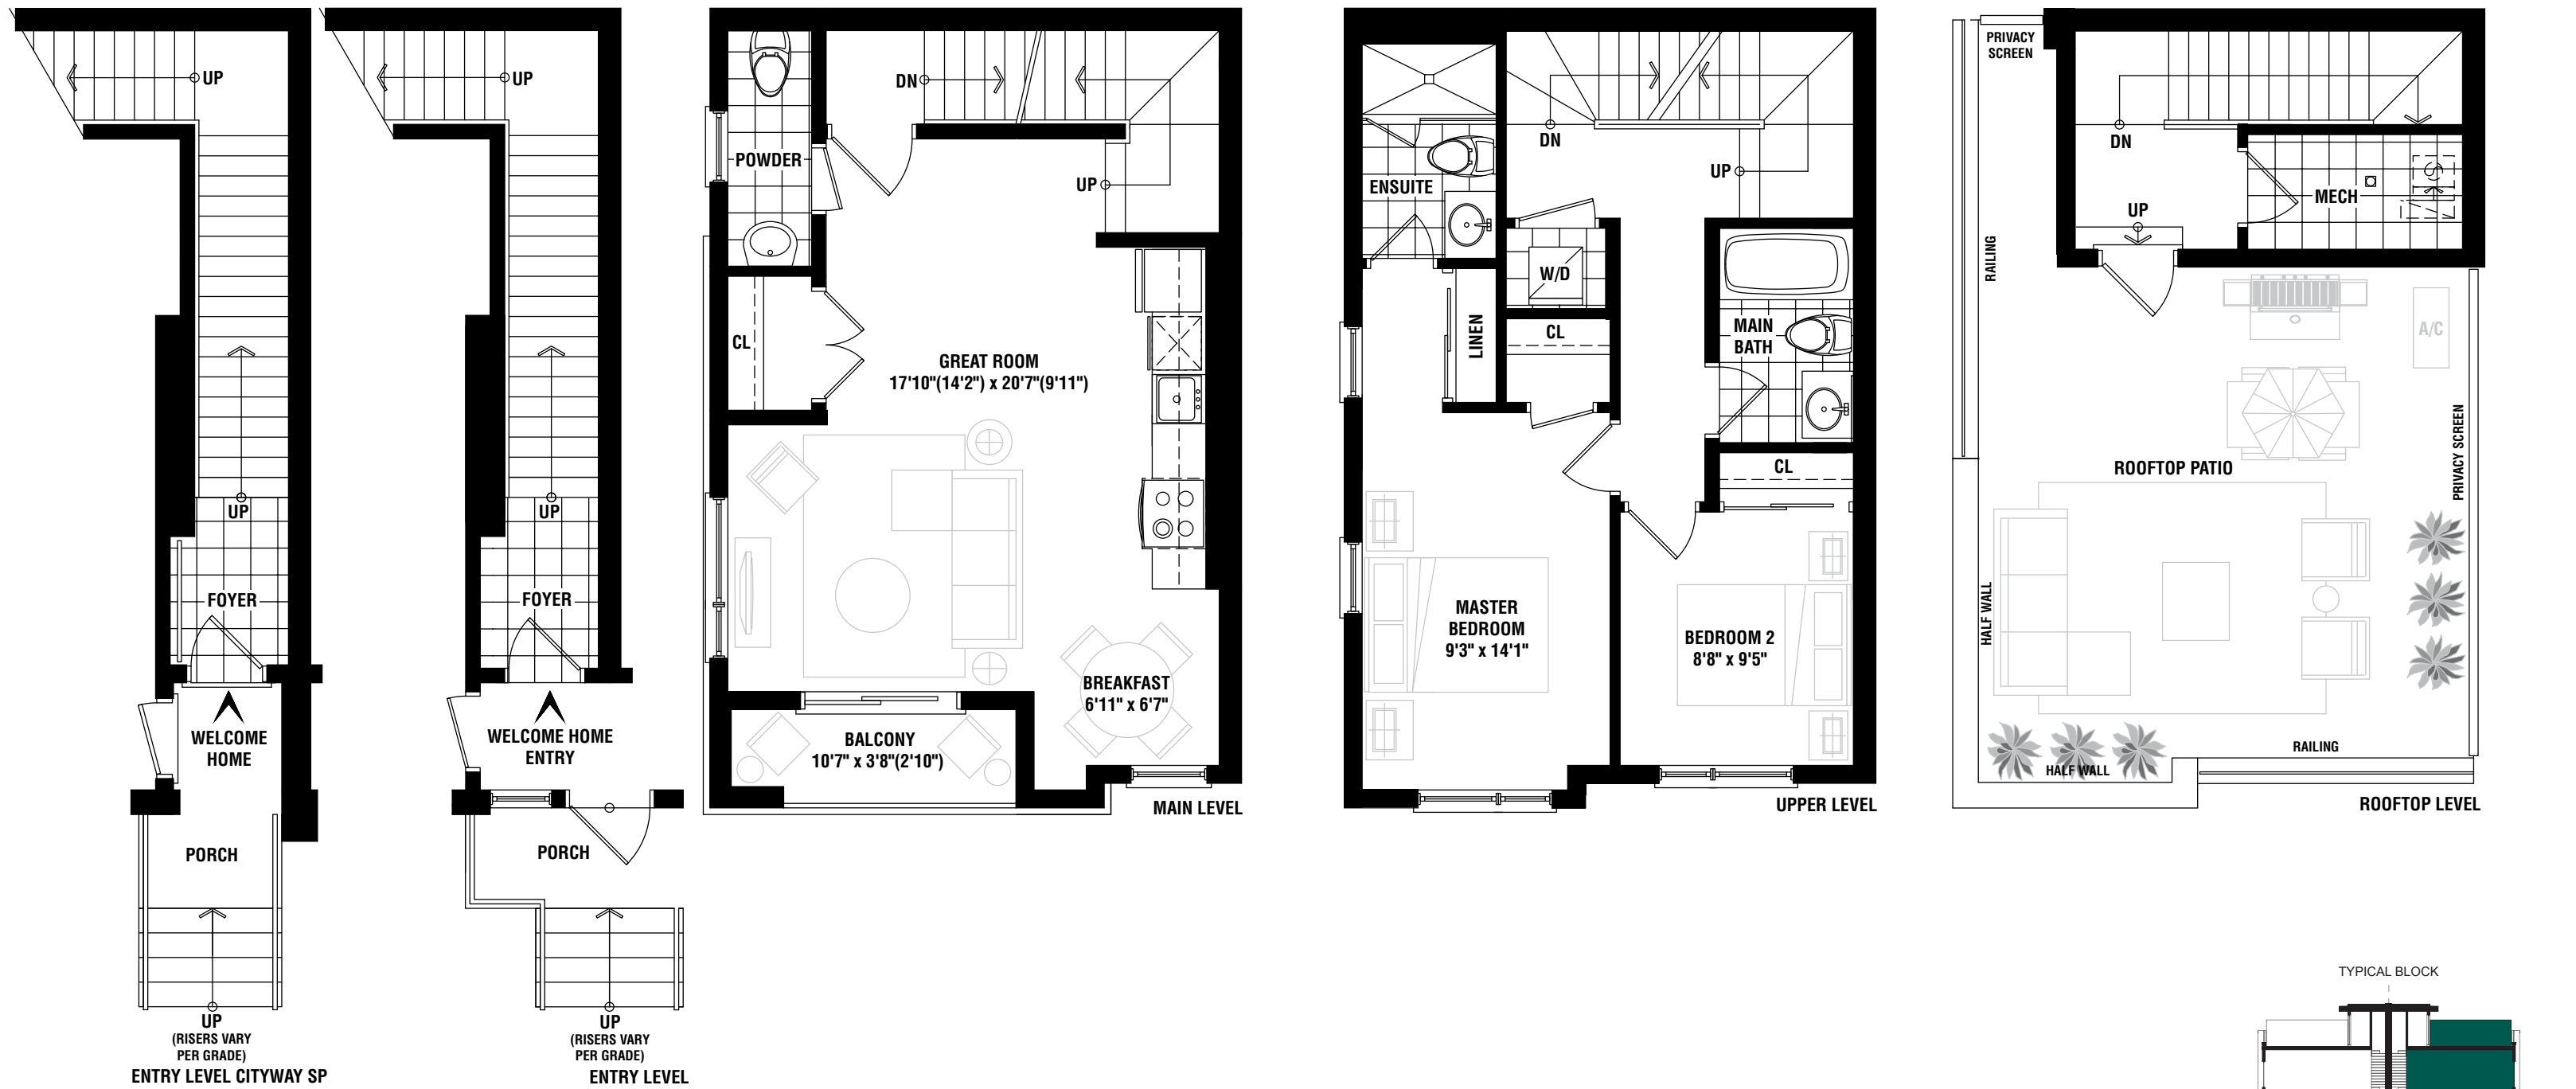

CITYWAY

1339 SQ. FT.

ALL AREAS AND STATED ROOM DIMENSIONS ARE APPROXIMATE.
 ACTUAL USABLE FLOOR AREA MAY VARY FROM STATED FLOOR AREA.
 ALL RENDERINGS AND HOME SITINGS ARE ARTIST'S IMPRESSION.
 APPLIANCES NOT INCLUDED. E. & O. E. 28E