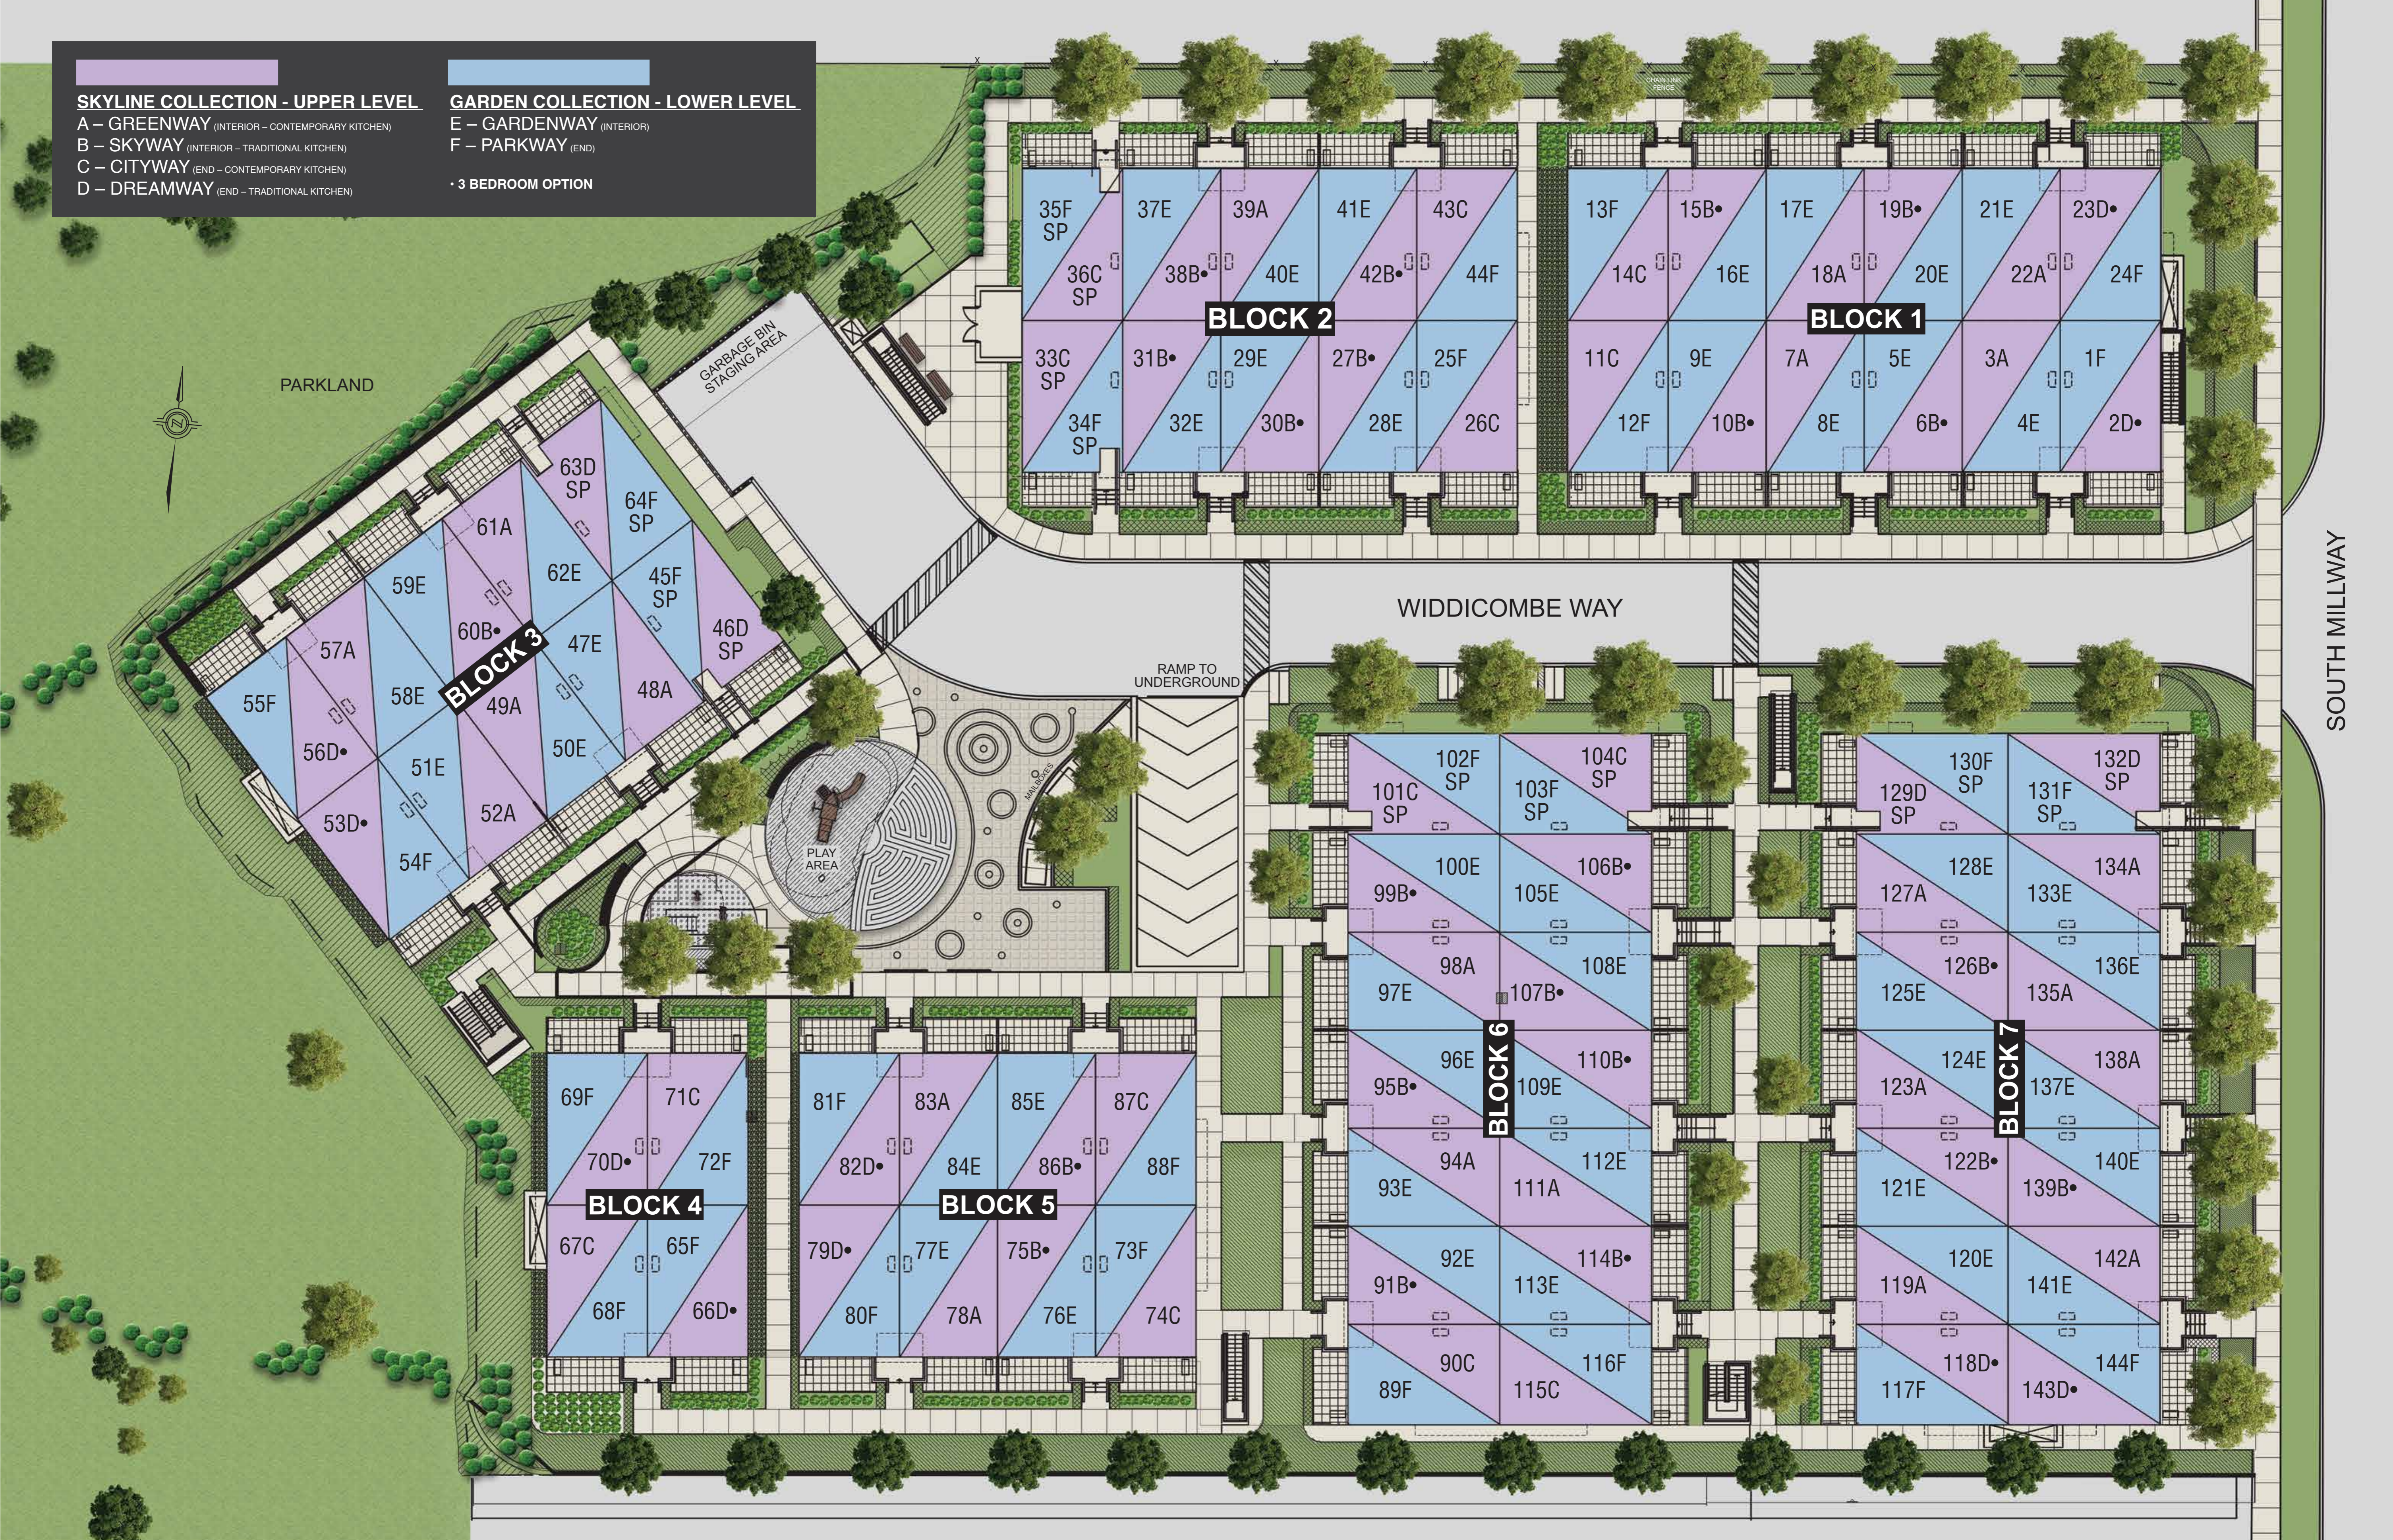

SKYLINE COLLECTION - UPPER LEVEL

- A – GREENWAY (INTERIOR – CONTEMPORARY KITCHEN)
- B – SKYWAY (INTERIOR – TRADITIONAL KITCHEN)
- C – CITYWAY (END – CONTEMPORARY KITCHEN)
- D – DREAMWAY (END – TRADITIONAL KITCHEN)

GARDEN COLLECTION - LOWER LEVEL

- E – GARDENWAY (INTERIOR)
- F – PARKWAY (END)

• 3 BEDROOM OPTION

SORBARA
group of companies

Greybrook Realty Partners
Asset Management & Advisory Services

Landscaping is conceptual and final landscaping may vary from that shown on the plan. Dimensions are approximate and subject to change. Artist's concept. E.& O.E.